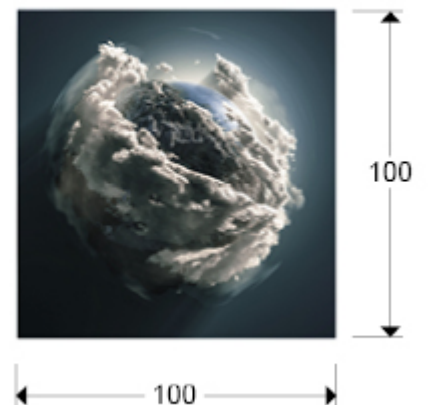

## Madre Tierra

948135

Prints and Photos

Printed photography, set on tempered glass. Ironwork to hold to the wall included.

### SIZES

Sizes: ↔ 100.0 ↓ 100.0 ↗ 0.4 cm  
Weight: 10.0 Kg