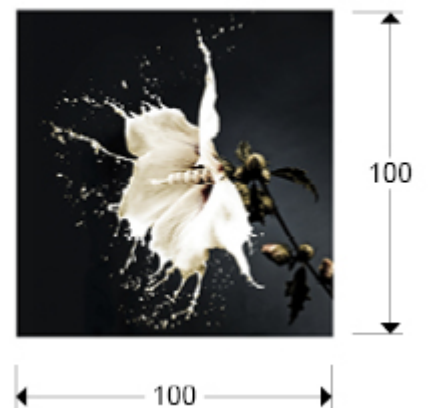

Splash

719360

Prints and Photos

Recommended product

Printed photography, set on tempered glass. Ironwork to hold to the wall included.

GENERAL INFORMATION

Catalogue: M41 Mobiliario y Decoración
Page: 28
EAN Code: 8435435331221
Type: Prints and Photos
Collection: Splash

SIZES

Sizes: ↔ 100.0 ↓ 100.0 ↗ 0.4 cm
Weight: 10.0 Kg

SIZES WITH PACKAGING

Weight: 12.5 Kg
Volume: 0.0590m³
Sizes: ↔ 109.0 ↓ 109.0 ↗ 5.0 cm

ADDITIONAL INFORMATION

Material: Bright glass
Finish: Printed photo