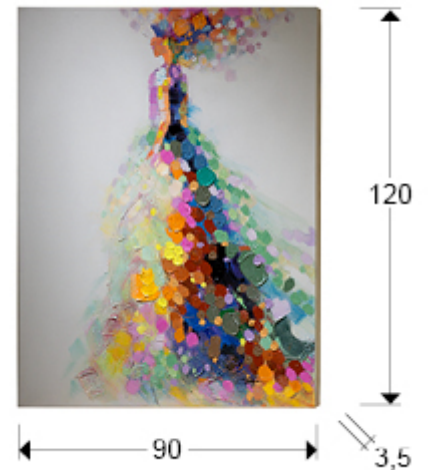

## Gala

762905

Paintings

Recommended product

Painting made in acrylic, set on stretcher.

### SIZES

Sizes: ↔ 90.0 ↓ 120.0 ↗ 3.5 cm  
Weight: 2.5 Kg

### SIZES WITH PACKAGING

Weight: 4.4 Kg  
Volume: 0.0720m<sup>3</sup>  
Sizes: ↔ 96.0 ↓ 125.0 ↗ 6.0 cm

### ADDITIONAL INFORMATION

Material: Acrylic paint on canvas