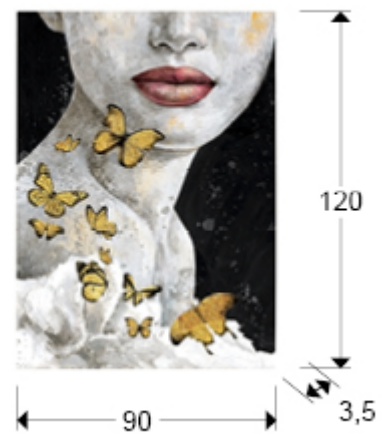

## Imagine

Paintings

279215

Painting made in acrylic with golden details, set on stretcher.

### SIZES

Sizes: ↔ 90.0 ↓ 120.0 ↗ 3.5 cm  
Weight: 2.3 Kg

### SIZES WITH PACKAGING

Weight: 4.1 Kg  
Volume: 0.0720m<sup>3</sup>  
Sizes: ↔ 96.0 ↓ 125.0 ↗ 6.0 cm