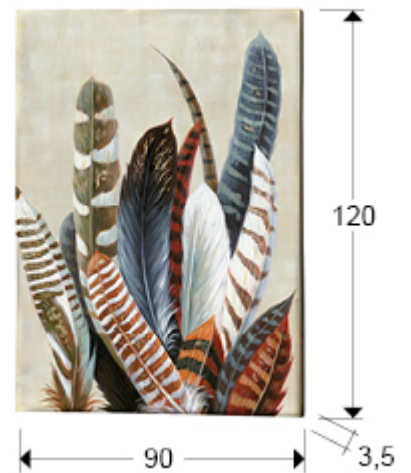

Ucelli

Paintings

586107

-Ucelli-. Painting made in acrylic, set on stretcher.

GENERAL INFORMATION

Catalogue: M41 Mobiliario y Decoración
Page: 56
EAN Code: 8435435321031
Type: Paintings
Collection: Ucelli

SIZES

Sizes: ↔ 90.0 ↓ 120.0 ↗ 3.5 cm
Weight: 2.4 Kg

SIZES WITH PACKAGING

Weight: 4.0 Kg
Volume: 0.0730m³
Sizes: ↔ 96.0 ↓ 126.0 ↗ 6.0 cm

ADDITIONAL INFORMATION

Material: Acrylic paint on canvas