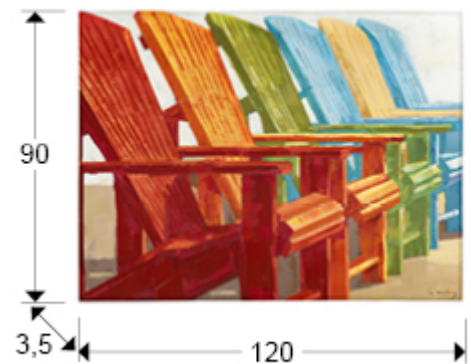

### SIZES

Sizes: ↔ 120.0 ↓ 90.0 ↗ 3.5 cm  
Weight: 2.3 Kg

### SIZES WITH PACKAGING

Weight: 3.9 Kg  
Volume: 0.0850m<sup>3</sup>  
Sizes: ↔ 126.0 ↓ 96.0 ↗ 7.0 cm