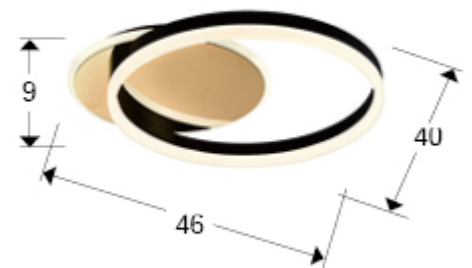

Oriel

226387

Flush Ceiling Lamps

Recommended product

Ceiling lamp in steel, gold finish and aluminium finished in matt black. Opal acrylic diffuser. 38W LED. 1400 lm. 3000 K.

GENERAL INFORMATION

Catalogue: i39 Iluminación
Page: 61
EAN Code: 8435435333409
Type: Flush Ceiling Lamps
Collection: Oriel

SIZES

Sizes: ↔ 46.0 ↓ 9.0 ↗ 40.0 cm
Weight: 2.2 Kg

SIZES WITH PACKAGING

Weight: 3.2 Kg
Volume: 0.0290m³
Sizes: ↔ 46.0 ↓ 12.0 ↗ 52.0 cm

TECHNICAL INFORMATION

Electric class: Class 1
Maximum power: 38W
Voltage: 180/240 V
Frequency: 50/60 Hz
Colour temperature: 3,000 K
Average lifespan: 20,000 h
Power factor: >0.95
CRI: >80