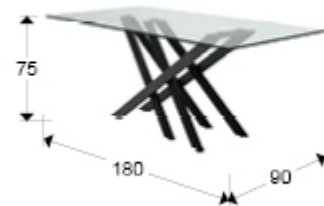

Taima

Dining tables

758022

Dining table made of metal, lacquered in grey and matt black. Clear glass top of 12mm.

GENERAL INFORMATION

Catalogue: M34 Mobiliario y Decoración
Page: 15
EAN Code: 8435435321505
Type: Dining tables
Collection: Taima

SIZES

Sizes: ↔ 180.0 ↓ 75.0 ↗ 90.0 cm
Weight: 67.2 Kg
Packaging weight 1: 18.4 Kg
Packaging weight 2: 48.8 Kg

SIZES WITH PACKAGING

Weight: 76.3 Kg
Volume: 0.2420m³
Number of cartons: 2
Sizes of carton No.1: ↔ 49.0 ↓ 146.0 ↗ 10.0 cm
Sizes of carton No.2: ↔ 100.0 ↓ 189.0 ↗ 9.0 cm