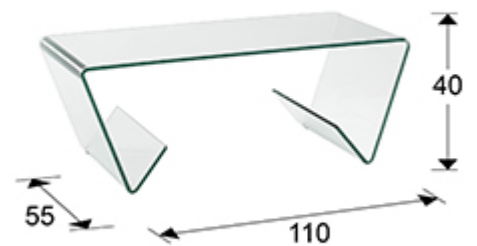

Glass III

553095

Side tables

Coffee table made of clear curved glass of 12 mm. With lower racks.

GENERAL INFORMATION

Catalogue: M34 Mobiliario y Decoración
Page: 37
EAN Code: 8435435320478
Type: Side tables
Collection: Glass III

SIZES

Sizes: ↔ 110.0 ↓ 40.0 ↗ 55.0 cm
Weight: 36.2 Kg

SIZES WITH PACKAGING

Weight: 40.8 Kg
Volume: 0.3310m³
Sizes: ↔ 117.0 ↓ 48.0 ↗ 59.0 cm

ADDITIONAL INFORMATION

Material: Curved glass
Finish: Clear