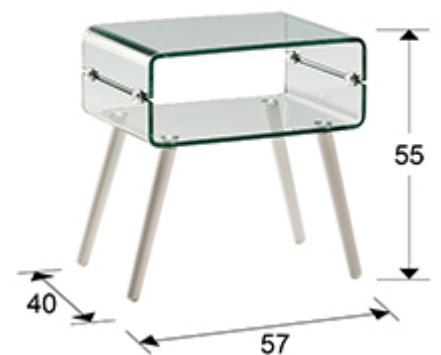

Glass II

552933

Side tables

Side table made of clear curved glass of 12 mm. Wooden legs lacquered in white colour.

GENERAL INFORMATION

Catalogue: M34 Mobiliario y Decoración
Page: 34
EAN Code: 8435435318611
Type: Side tables
Collection: Glass II

SIZES

Sizes: ↔ 57.0 ↓ 55.0 ↗ 40.0 cm
Weight: 17.4 Kg

SIZES WITH PACKAGING

Weight: 20.2 Kg
Volume: 0.0620m³
Sizes: ↔ 63.0 ↓ 22.0 ↗ 45.0 cm

ADDITIONAL INFORMATION

Material: Glass, wood, aluminium
Finish: Clear, white