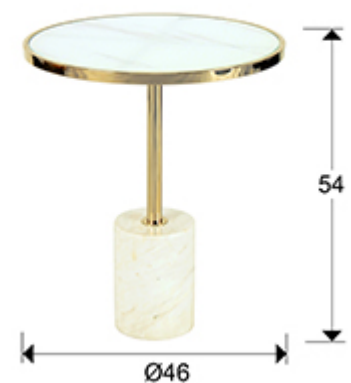

Dekala

258210

Recommended product

Side tables

Side table made of stainless steel, golden finish. White marble base and tempered glass top finished imitating white marble.

GENERAL INFORMATION

EAN Code: 8435435329723
Type: Side tables
Collection: Dekala

SIZES

Sizes: Ø 46.0 ↑ 54.0 cm
Weight: 12.8 Kg
Packaging weight 1: 9.6 Kg
Packaging weight 2: 3.2 Kg

SIZES WITH PACKAGING

Weight: 14.0 Kg
Volume: 0.0440m³

ADDITIONAL INFORMATION

Material: Steel, tempered glass, marble
Finish: Golden, white marble