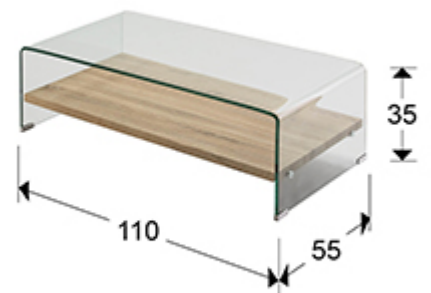

Sonoma

764011

Side tables

Coffee table made of tempered and curved clear glass of 12 mm. MDF shelf, melamine finish in sonoma wood.

GENERAL INFORMATION

Catalogue: M34 Mobiliario y Decoración
Page: 28
EAN Code: 8435435322007
Type: Side tables
Collection: Sonoma

SIZES

Sizes: ↔ 110.0 ↓ 35.0 ↗ 55.0 cm
Weight: 35.2 Kg
Packaging weight 1: 27.8 Kg
Packaging weight 2: 7.4 Kg

SIZES WITH PACKAGING

Weight: 41.4 Kg
Volume: 0.3170m³
Number of cartons: 2
Sizes of carton No.1: ↔ 115.0 ↓ 40.0 ↗ 60.0 cm
Sizes of carton No.2: ↔ 113.0 ↓ 56.0 ↗ 6.5 cm

ADDITIONAL INFORMATION

Material: Tempered glass, melamine
Finish: Clear, Sonoma