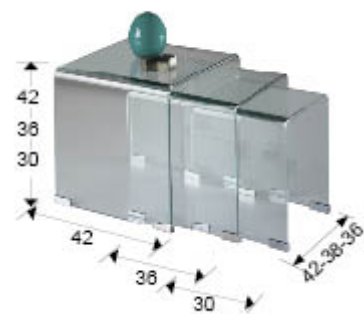

## Glass

552283

Side tables

Set of three nesting tables made of clear curved glass of 10mm. The large one in tempered glass. Sizes: 42x42x42 36x36x38 30x30x36

### GENERAL INFORMATION

Catalogue: M34 Mobiliario y Decoración  
Page: 40  
EAN Code: 8435435305727  
Type: Side tables  
Collection: Glass