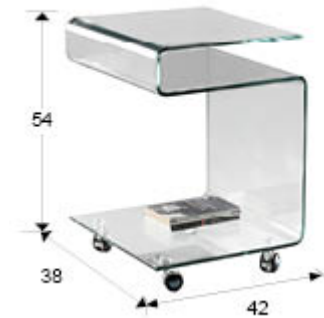

Glass

552522

Recommended product

Side tables

Side table with wheels, made of clear curved glass of 10 mm.

GENERAL INFORMATION

Catalogue: M34 Mobiliario y Decoración
Page: 39
EAN Code: 8435435305765
Type: Side tables
Collection: Glass

SIZES

Sizes: → 42.0 ↓ 54.0 ↗ 38.0 cm
Weight: 15.6 Kg

SIZES WITH PACKAGING

Weight: 20.0 Kg
Volume: 0.1520m³
Sizes: → 50.0 ↓ 61.0 ↗ 50.0 cm

ADDITIONAL INFORMATION

Material: Glass
Finish: Transparent