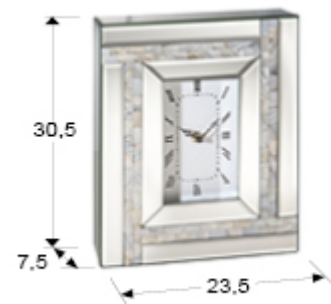

Nacar

392856

Clocks

Table clock. Frame made with beveled mirrors and nacre stripes. Batteries not included.

GENERAL INFORMATION

Catalogue: M34 Mobiliario y Decoración
Page: 208
EAN Code: 8435435319649
Type: Clocks
Collection: Nacar

SIZES

Sizes: ↔ 23.5 ↓ 30.5 ↗ 7.5 cm
Weight: 2.3 Kg

SIZES WITH PACKAGING

Weight: 2.7 Kg
Volume: 0.0190m³
Sizes: ↔ 38.0 ↓ 33.0 ↗ 15.0 cm

ADDITIONAL INFORMATION

Material: Glass, nacre, MDF
Finish: Mirror, black