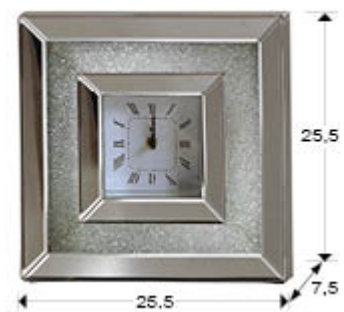

**Abril**

765376

Table clock. Frame decorated with sparkling sheet inside and beveled mirrors in the external frame. Batteries not included.

## SIZES

Sizes: ↔ 25.5 ↓ 25.5 ↗ 7.5 cm  
Weight: 2.4 Kg

## SIZES WITH PACKAGING

Weight: 2.8 Kg  
Volume: 0.0140m<sup>3</sup>  
Sizes: ↔ 31.0 ↓ 32.0 ↗ 14.0 cm