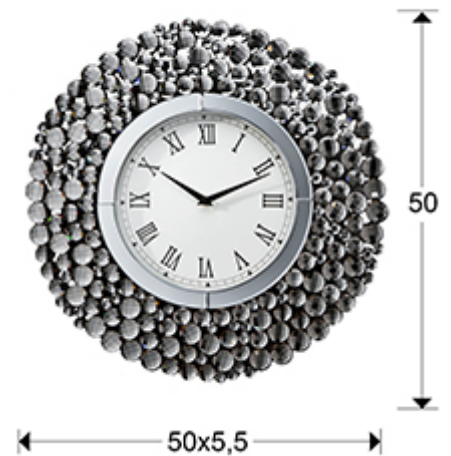

Verona

675406

Wall clock. Frame made with small circles of faceted mirrors and in different sizes. Batteries not included.

GENERAL INFORMATION

Catalogue: M34 Mobiliario y Decoración
Page: 212
EAN Code: 8435435317652
Collection: Verona

SIZES

Sizes: \varnothing 50.0 \nearrow 5.5 cm
Weight: 4.0 Kg

SIZES WITH PACKAGING

Weight: 5.0 Kg
Volume: 0.0400m³
Sizes: \leftrightarrow 58.0 \downarrow 58.0 \nearrow 12.0 cm