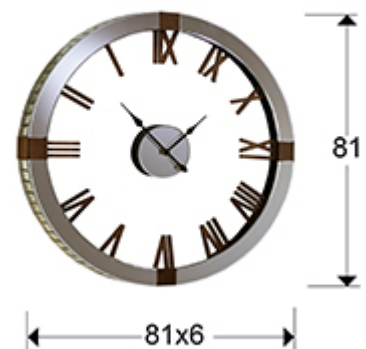

Times

564916

Clocks

Wall clock. Sphere without background, with independent central mechanism. Ring of beveled mirrors, numbers and decorative details in wood lacquered in black colour. Batteries not included. Frame width: 6 cm.

GENERAL INFORMATION

Catalogue: M34 Mobiliario y Decoración
Page: 206
EAN Code: 8435435323271
Type: Clocks
Collection: Times

SIZES

Ø 81.0 x 6.0 cm
Weight: 6.4 Kg

SIZES WITH PACKAGING

Weight: 8.5 Kg
Volume: 0.1050m³
Sizes: ↔ 90.0 ↓ 90.0 ↗ 13.0 cm

ADDITIONAL INFORMATION

Material: Glass, MDF
Finish: Silver mirror, black