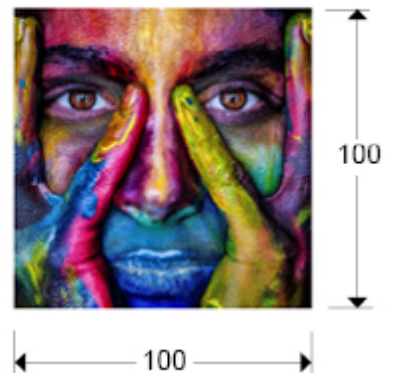

Colores

880138

Recommended product

Prints and Photos

Printed photography, set on tempered glass. Hanging ironwork included.

GENERAL INFORMATION

Catalogue: M34 Mobiliario y Decoración
Page: 182
EAN Code: 8435435328207
Type: Prints and Photos
Collection: Colores

SIZES

Sizes: ↔ 100.0 ↓ 100.0 ↗ 0.4 cm
Weight: 10.0 Kg

SIZES WITH PACKAGING

Weight: 12.6 Kg
Volume: 0.0710m³
Sizes: ↔ 109.0 ↓ 109.0 ↗ 6.0 cm

ADDITIONAL INFORMATION

Material: Glossy glass
Finish: Printed photo