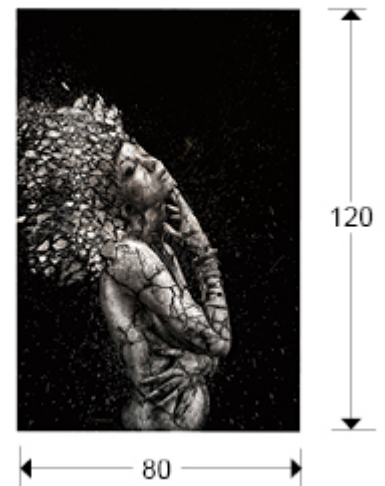

Quebrada

861298

Recommended product

Prints and Photos

Printed photography, set on tempered glass. Hanging ironwork included.

GENERAL INFORMATION

Catalogue: M34 Mobiliario y Decoración
Page: 185
EAN Code: 8435435328191
Type: Prints and Photos
Collection: Quebrada

SIZES

Sizes: ↔ 80.0 ↓ 120.0 ↗ 0.4 cm
Weight: 9.6 Kg

SIZES WITH PACKAGING

Weight: 12.2 Kg
Volume: 0.0690m³
Sizes: ↔ 89.0 ↓ 129.0 ↗ 6.0 cm

ADDITIONAL INFORMATION

Material: Glossy glass
Finish: Printed photo