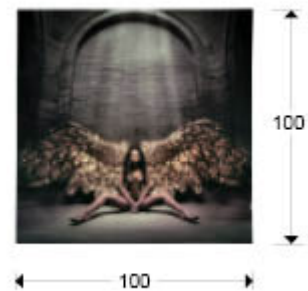

Ángel caído

Prints and Photos

769932

Printed photography, set on tempered glass. Hanging ironwork included.

GENERAL INFORMATION

Catalogue: M34 Mobiliario y Decoración
Page: 199
EAN Code: 8435435318345
Type: Prints and Photos
Collection: Ángel caído

SIZES

Sizes: ↔ 100.0 ↓ 100.0 ↗ 0.4 cm
Weight: 10.0 Kg

SIZES WITH PACKAGING

Weight: 12.2 Kg
Volume: 0.0710m³
Sizes: ↔ 109.0 ↓ 109.0 ↗ 6.0 cm

ADDITIONAL INFORMATION

Material: Bright glass
Finish: Printed photography