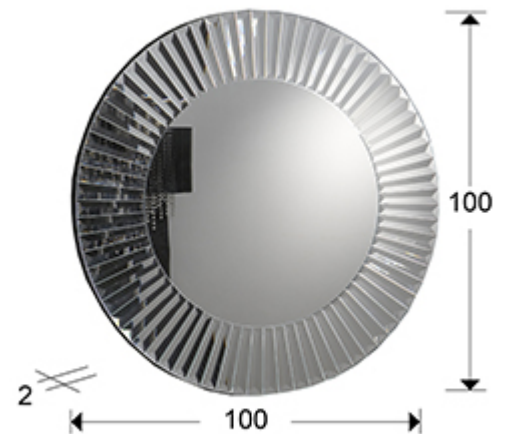

Zeus

29-E13

Glass mirrors

Recommended product

Round mirror with frame of bevelled mirror plates. Back of MDF finished in black colour. Central mirror plate bevelled.

GENERAL INFORMATION

Catalogue: M34 Mobiliario y Decoración
Page: 150
EAN Code: 8435435301903
Type: Glass mirrors
Collection: Zeus

SIZES

Ø 100.0 \times 2.0 cm
Weight: 16.6 Kg

SIZES WITH PACKAGING

Weight: 19.0 Kg
Volume: 0.1210m³
Sizes: \leftrightarrow 110.0 \updownarrow 110.0 \nearrow 10.0 cm

ADDITIONAL INFORMATION

Material: Glass, MDF
Finish: Silver mirror, black lacquer