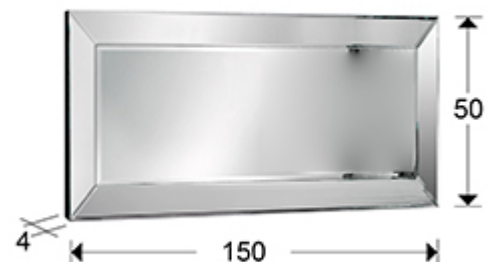

Roma

Glass mirrors

29-E07/150

Mirror made with beveled mirror plates. Back of MDF finished in black colour. Ready to hang in vertical or horizontal position. Central mirror plate beveled.

GENERAL INFORMATION

Catalogue: M34 Mobiliario y Decoración
Page: 134
EAN Code: 8435435301859
Type: Glass mirrors
Collection: Roma

SIZES

Sizes: ↔ 150.0 ↓ 50.0 ↗ 4.0 cm
Weight: 18.0 Kg

SIZES WITH PACKAGING

Weight: 28.0 Kg
Volume: 0.1970m³
Sizes: ↔ 170.0 ↓ 68.0 ↗ 17.0 cm

ADDITIONAL INFORMATION

Material: Glass, MDF
Finish: Silver mirror, black lacquer