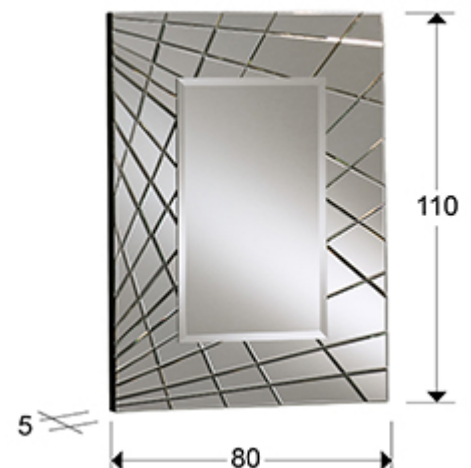

Fusion

Glass mirrors

160974

Rectangular mirror with frame of beveled mirrors. Back of MDF finished in black colour. Ready to hang in horizontal or vertical position. Central mirror beveled. Width of the frame 18 cm.

GENERAL INFORMATION

Catalogue: M34 Mobiliario y Decoración
 Page: 130
 EAN Code: 8435435322748
 Type: Glass mirrors
 Collection: Fusion

SIZES

Sizes: ↔ 80.0 ↑ 110.0 ↘ 5.0 cm
 Weight: 22.0 Kg

SIZES WITH PACKAGING

Weight: 24.5 Kg
 Volume: 0.1400m³
 Sizes: ↔ 90.0 ↑ 120.0 ↘ 13.0 cm

ADDITIONAL INFORMATION

Material: Glass, MDF
 Finish: Silver mirror, black lacquer