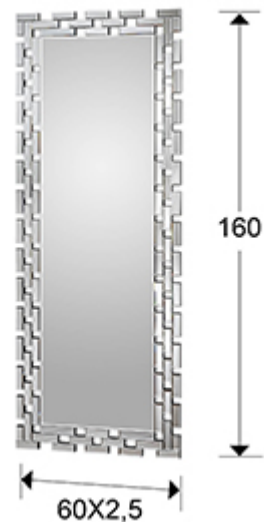

Antonella

457491

Recommended product

Rectangular dressing mirror with central glass. Frame made of rectangular beveled mirror pieces forming a border. Back of MDF in black finish.

GENERAL INFORMATION

Catalogue: M34 Mobiliario y Decoración
Page: 128
EAN Code: 8435435327026
Collection: Antonella

SIZES

Sizes: ↔ 60.0 ↓ 160.0 ↗ 2.5 cm
Weight: 19.0 Kg

SIZES WITH PACKAGING

Weight: 21.5 Kg
Volume: 0.1080m³
Sizes: ↔ 64.0 ↓ 169.0 ↗ 10.0 cm

ADDITIONAL INFORMATION

Material: Glass, MDF
Finish: Mirror silver, black laquered