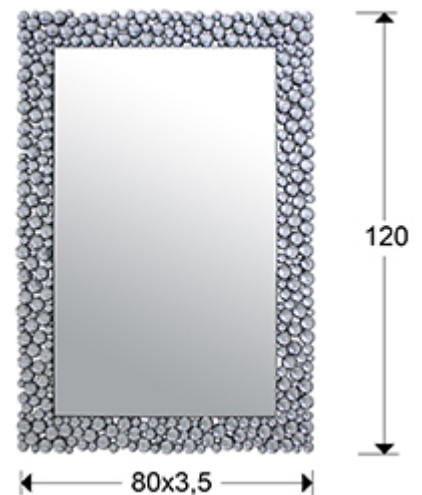

## Sphere

Glass mirrors

794172

Mirror with central beveled mirror and frame composed by semispheres of glass. MDF back finished in black colour. Ready to hang in horizontal or vertical position.

### GENERAL INFORMATION

Catalogue: M34 Mobiliario y Decoración  
Page: 125  
EAN Code: 8435435319861  
Type: Glass mirrors  
Collection: Sphere

### SIZES

Sizes: ↔ 80.0 ↓ 120.0 ↗ 3.5 cm  
Weight: 20.6 Kg

### SIZES WITH PACKAGING

Weight: 23.6 Kg  
Volume: 0.1160m<sup>3</sup>  
Sizes: ↔ 128.5 ↓ 10.0 ↗ 90.0 cm