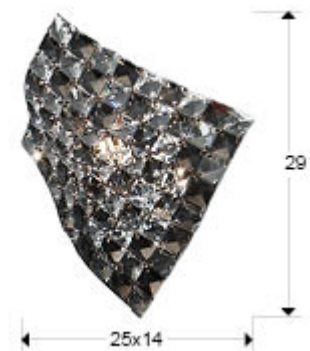

Saten

160785

Recommended product

Wall lamps

Wall lamp made of chromed metal and K9 faceted crystals mesh. Clear and smoke crystals.

·This item includes 1 G9 LED 6W

GENERAL INFORMATION

Catalogue: i36 Iluminación
Page: 226
EAN Code: 8435435301057
Type: Wall lamps
Collection: Saten