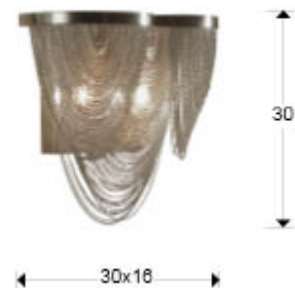

Minerva

872712

Recommended product

Wall lamps

Wall lamp of 2 lights composed by fine metal chains, nickel finish.

·This item includes 2 G9 LED 6W

GENERAL INFORMATION

Catalogue: i36 Iluminación
Page: 240
EAN Code: 8435435311360
Type: Wall lamps
Collection: Minerva

SIZES

Sizes: → 30.0 ↓ 30.0 ↗ 16.0 cm
Weight: 1.3 Kg

SIZES WITH PACKAGING

Weight: 1.8 Kg
Volume: 0.0190m³
Sizes: → 37.0 ↓ 21.0 ↗ 24.0 cm

TECHNICAL INFORMATION

Energy class: A+
Electric class: Class 1
Maximum power: 2x42W
Voltage: 110/220 V
Frequency: 50/60 Hz

ADDITIONAL INFORMATION

Material: Metal
Finish: Nickel

Schuller.SL. 872712

Esta luminaria es compatible con bombillas de las clases energéticas.

This luminaire is compatible with bulbs of the energy classes: