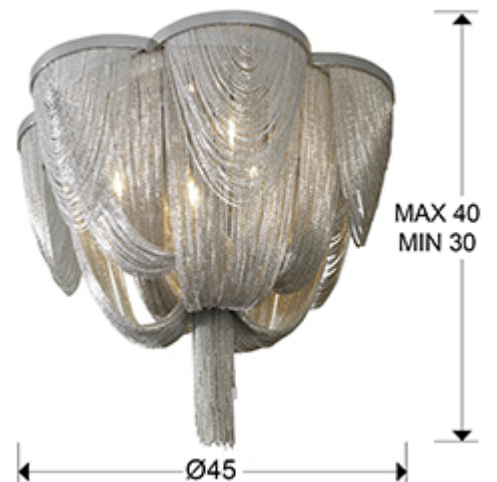

## Minerva

872593

Flush Ceiling Lamps

Ceiling lamp of 6 lights, composed by fine metal chains in nickel finish forming the body of the lamp.

·This item includes 6 G9 LED 6W

### GENERAL INFORMATION

Catalogue: i36 Iluminación  
Page: 242  
EAN Code: 8435435311346  
Type: Flush Ceiling Lamps  
Collection: Minerva

### SIZES

Sizes: Ø 45.0 ↓ 30.0 cm  
Height when installed: 30.0/ max. 40.0 cm  
Weight: 5.5 Kg

### SIZES WITH PACKAGING

Weight: 6.5 Kg  
Volume: 0.0390m<sup>3</sup>  
Sizes: ↔ 51.0 ↓ 15.0 ↗ 51.0 cm