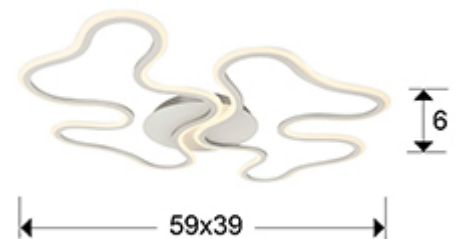

Marea 723714

Flush Ceiling Lamps

Recommended product

LED ceiling or wall lamp, made of metal and aluminium, sanded white finish. Opal silicone diffuser. 28W LED, 1500 lm, 3000 K.

GENERAL INFORMATION

Catalogue: i36 Iluminación
Page: 115
EAN Code: 8435435327705
Type: Flush Ceiling Lamps
Collection: Marea

SIZES

Sizes: ↔ 59.0 ↓ 6.0 ↗ 39.0 cm
Weight: 1.6 Kg

SIZES WITH PACKAGING

Weight: 2.2 Kg
Volume: 0.0360m³
Sizes: ↔ 62.0 ↓ 48.0 ↗ 12.0 cm

TECHNICAL INFORMATION

Electric class: Class 1
Maximum power: 28W
Voltage: 220/240 V
Frequency: 50/60 Hz
Colour temperature: 3,000 K
Average lifespan: 20,000 h
Power factor: >0.97
CRI: >80

DRIVER LED

Make: ANWAYELECT
Model: ECO-700G30
Quantity: 1 Units
Dimmable: No
Maximum power: 30W
Frequency: 50-60 Hz
Primary voltage: 220-240 V
Type: Corriente constante
Secondary current: 700 V
Sizes: ↔ 13,7 ↓ 2,7 ↗ 4,2 cm

ADDITIONAL INFORMATION

Material: Metal, aluminium, silicone
Finish: Sanded white, opal

723714

 Esta luminaria lleva lámparas LED incorporadas.
This luminaire contains built-in LED lamps.

Las lámparas de esta luminaria no son recambiables.
The lamps cannot be changed in the luminaire.