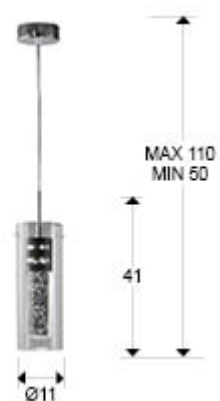

### Pendants

Pendant of 1 light, made of chromed metal and lacquered aluminum. Glass shade adjustable in height of clear glass and solid faceted crystal bar with decorative bubbles inside.

·This item includes 1 GU10 LED 5W

## SIZES

Sizes: Ø 11.0 ↑ 41.0 cm  
Height when installed: 50.0/ max. 110.0 cm  
Weight: 2.0 Kg

## SIZES WITH PACKAGING

Weight: 2.8 Kg  
Volume: 0.0210m<sup>3</sup>  
Sizes: ↔ 41.0 ↑ 19.0 ↘ 27.0 cm