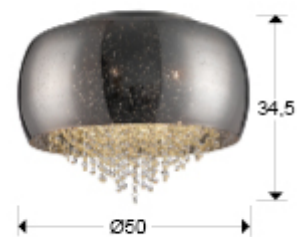

Caelum 618318

Flush Ceiling Lamps

Ceiling lamp made of metal, chrome finish. Blown glass shade in mirrored silver colour. Starry effect decoration. Inside with faceted crystal stripes.

·This item includes 6 G9 LED 6W

GENERAL INFORMATION

Catalogue: i36 Iluminación
Page: 187
EAN Code: 8435435320768
Type: Flush Ceiling Lamps
Collection: Caelum

SIZES

Sizes: Ø 50.0 ↓ 34.5 cm
Weight: 6.0 Kg

SIZES WITH PACKAGING

Weight: 9.2 Kg
Volume: 0.1540m³
Sizes: ↔ 62.0 ↓ 40.0 ↗ 62.0 cm

TECHNICAL INFORMATION

Energy class: A+
Electric class: Class 1
Maximum power: 6x33W
Voltage: 110/220 V
Frequency: 50/60 Hz
Dimmable: NO

ADDITIONAL INFORMATION

Material: Metal and glass
Finish: Chromed, mirror chrome, clear