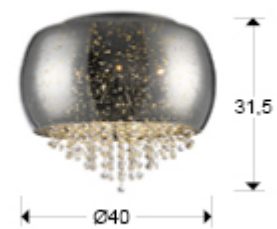

## Caelum

618253

Flush Ceiling Lamps

Recommended product

Ceiling lamp made of metal, chrome finish. Blown glass shade in mirrored silver colour. Starry effect decoration. Inside with faceted crystal stripes.

### SIZES

Sizes:  $\varnothing$  40.0  $\updownarrow$  31.5 cm  
Weight: 4.2 Kg