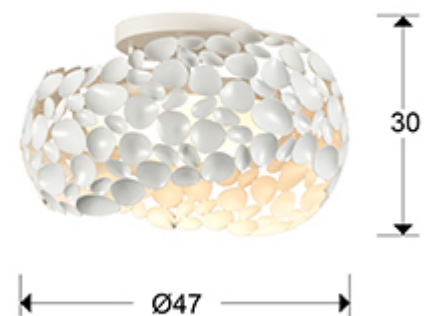

Narisa

266847

Flush Ceiling Lamps

Ceiling lamp of 5 lights made of metal. Matt white lacquered finish. Inner acrylic diffuser.

Recommended product

·This item includes 5 G9 LED 6W

GENERAL INFORMATION

Catalogue: i36 Iluminación
Page: 156
EAN Code: 8435435318918
Type: Flush Ceiling Lamps
Collection: Narisa

SIZES

Sizes: Ø 47.0 ↓ 30.0 cm
Weight: 3.9 Kg

SIZES WITH PACKAGING

Weight: 5.5 Kg
Volume: 0.0880m³
Sizes: ↔ 50.0 ↓ 35.0 ↗ 50.0 cm

TECHNICAL INFORMATION

Energy class: A+
Electric class: Class 1
Maximum power: 5x10W
Voltage: 110/220 V
Frequency: 50/60 Hz

ADDITIONAL INFORMATION

Material: Metal, acrylic
Finish: Matt white, opal
Cable colour: clear

266847

 Esta luminaria es compatible con bombillas de las clases energéticas.
This luminaire is compatible with bulbs of the energy classes: