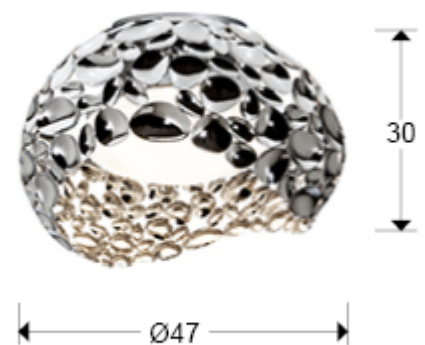

Narisa

266866

Flush Ceiling Lamps

Ceiling lamp of 5 lights made of chromed metal. Inner acrylic diffuser.

Recommended product

·This item includes 5 G9 LED 6W

GENERAL INFORMATION

Catalogue: i36 Iluminación
Page: 155
EAN Code: 8435435318925
Type: Flush Ceiling Lamps
Collection: Narisa

SIZES

Sizes: Ø 47.0 ↑ 30.0 cm
Weight: 3.9 Kg

SIZES WITH PACKAGING

Weight: 5.5 Kg
Volume: 0.0880m³
Sizes: ↔ 50.0 ↑ 35.0 ↗ 50.0 cm

TECHNICAL INFORMATION

Energy class: A+
Electric class: Class 1
Maximum power: 5x10W
Voltage: 110/220 V
Frequency: 50/60 Hz

ADDITIONAL INFORMATION

Material: Metal, acrylic
Finish: Chromed, opal
Cable colour: clear

266866

 Esta luminaria es compatible con bombillas de las clases energéticas.
This luminaire is compatible with bulbs of the energy classes: