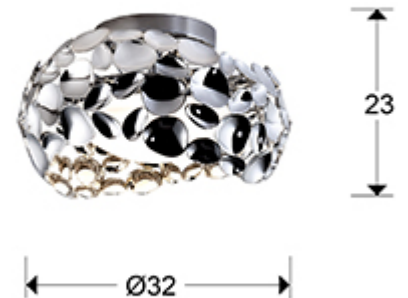

SIZES

Sizes: Ø 32.0 ↓ 23.0 cm
Weight: 2.0 Kg

SIZES WITH PACKAGING

Weight: 2.7 Kg
Volume: 0.0330m³
Sizes: ↔ 35.0 ↓ 27.0 ↗ 35.0 cm