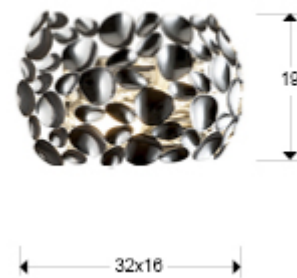

Narisa

266724

Wall lamps

Wall lamp of 2 lights made of chromed metal.

Recommended product

.This item includes 2 E14 LED 7W. DIMABLE

GENERAL INFORMATION

Catalogue: i36 Iluminación
Page: 154
EAN Code: 8435435318871
Type: Wall lamps
Collection: Narisa

SIZES

Sizes: ↔ 32.0 ↓ 19.0 ↗ 16.0 cm
Weight: 1.2 Kg

SIZES WITH PACKAGING

Weight: 1.7 Kg
Volume: 0.0210m³
Sizes: ↔ 36.0 ↓ 22.0 ↗ 26.0 cm

TECHNICAL INFORMATION

Energy class: A+
Electric class: Class 1
Maximum power: 2x20W
Voltage: 110/220 V
Frequency: 50/60 Hz

ADDITIONAL INFORMATION

Material: Metal
Finish: Chromed
Cable colour: clear

Schuller.SL. 266724

 Esta luminaria es compatible con bombillas de las clases energéticas.
This luminaire is compatible with bulbs of the energy classes: