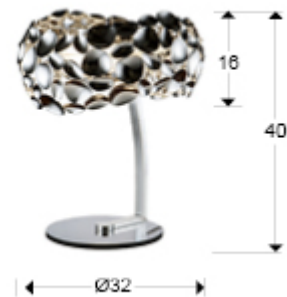

## Narisa

266577

Table lamps

Table lamp of 3 lights made of chromed metal. Inner acrylic diffuser.

·This item includes 3 G9 LED 6W

### SIZES

Sizes:  $\varnothing$  32.0  $\updownarrow$  40.0 cm  
Weight: 4.5 Kg

### SIZES WITH PACKAGING

Weight: 5.5 Kg  
Volume: 0.0560m<sup>3</sup>  
Sizes:  $\leftrightarrow$  35.0  $\updownarrow$  46.0  $\nearrow$  35.0 cm