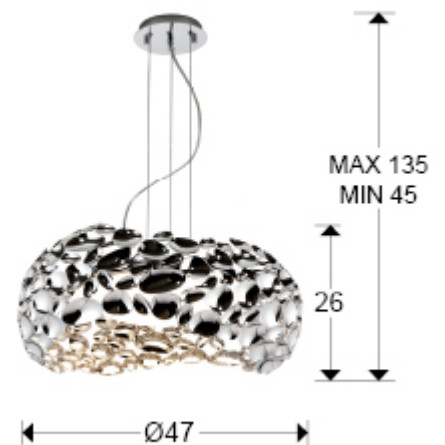

### Pendants

Lamp of 5 lights made of chromed metal. Inner acrylic diffuser. Adjustable in height.

·This item includes 5 G9 LED 6W

## SIZES

Sizes: Ø 47.0 ↑ 26.0 cm  
Height when installed: 45.0/ max. 135.0 cm  
Weight: 3.9 Kg

## ADDITIONAL INFORMATION

Material: Metal, acrylic  
Finish: Chromed, opal  
Cable colour: Clear

**266284**

 Esta luminaria es compatible con bombillas de las clases energéticas.  
This luminaire is compatible with bulbs of the energy classes: