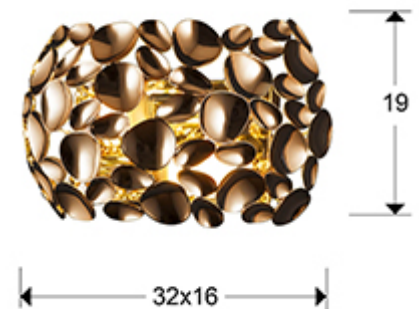

Narisa

266782N

Wall lamps

Recommended product

Wall lamp of 2 lights made metal with rose gold plating.

.This item includes 2 E14 LED 7W. DIMABLE

GENERAL INFORMATION

Catalogue: i36 Iluminación
Page: 147
EAN Code: 8435435322113
Type: Wall lamps
Collection: Narisa

ADDITIONAL INFORMATION

Material: Metal
Finish: Gold rose plated

Schuller.SL. 266782N

 Esta luminaria es compatible con bombillas de las clases energéticas.
This luminaire is compatible with bulbs of the energy classes: