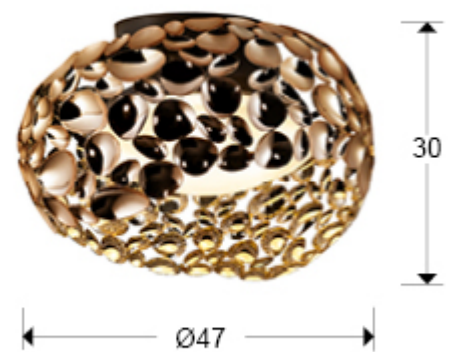

Narisa

266822N

Flush Ceiling Lamps

Ceiling lamp of 5 lights made of metal with rose gold plating and dark brown paint. Inner acrylic diffuser.

Recommended product

·This item includes 5 G9 LED 6W

GENERAL INFORMATION

Catalogue: i36 Iluminación
Page: 146
EAN Code: 8435435322120
Type: Flush Ceiling Lamps
Collection: Narisa

SIZES

Sizes: \varnothing 47.0 \updownarrow 30.0 cm
Weight: 4.7 Kg

SIZES WITH PACKAGING

Weight: 5.5 Kg
Volume: 0.0880m³
Sizes: \leftrightarrow 50.0 \updownarrow 35.0 \nearrow 50.0 cm

TECHNICAL INFORMATION

Energy class: A+
Electric class: Class 1
Maximum power: 5x10W
Voltage: 110/220 V
Frequency: 50/60 Hz

ADDITIONAL INFORMATION

Material: Metal, acrylic
Finish: Rose gold plated, brown, opal