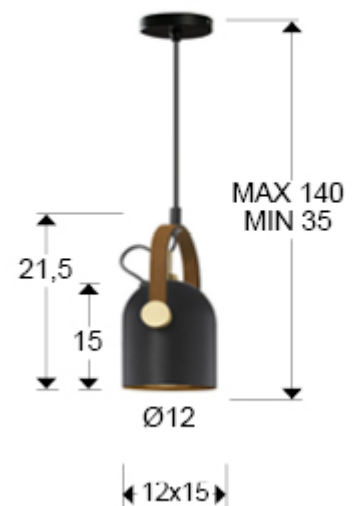

Adame

346011

Recommended product

Pendants

Lamp of 1 light, made of metal, finished in matt black and gold, with details in polished brass. Handle lined in brown faux-leather. Revolving spotlight.

·This item includes 1 E14 LED 7W. DIMABLE

GENERAL INFORMATION

Catalogue: i36 Iluminación
 Page: 141
 EAN Code: 8435435321826
 Type: Pendants
 Collection: Adame

SIZES

Sizes: ↔ 15.0 ↓ 24.0 ↗ 12.0 cm
 Height when installed: 35.0/ max. 140.0 cm
 Weight: 0.9 Kg

SIZES WITH PACKAGING

Weight: 1.1 Kg
 Volume: 0.0080m³
 Sizes: ↔ 18.0 ↓ 19.0 ↗ 23.0 cm

TECHNICAL INFORMATION

Energy class: A+
Electric class: Class 1
Maximum power: 60W
Voltage: 110/220 V
Frequency: 50/60 Hz
Dimmable: NO