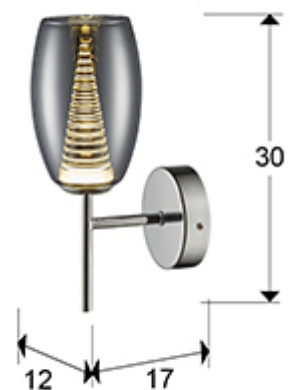

## Nebula

584659

Recommended product

### Wall lamps

Wall lamp of 1 LED light, made of metal, chrome finish. Double shade, exterior made of shimmered glass and interior in clear polycarbonate with layered cone shape. 5W LED. 450 lm 3.000 K.

## SIZES

Sizes: ↔ 12.0 ↑ 30.0 ↗ 17.0 cm  
Weight: 0.7 Kg

## ADDITIONAL INFORMATION

Material: Metal, glass, polycarbonate  
Finish: Chrome, shimmered, clear  
Cable colour: CLEAR

**584659**

 Esta luminaria lleva lámparas LED incorporadas.  
This luminaire contains built-in LED lamps.