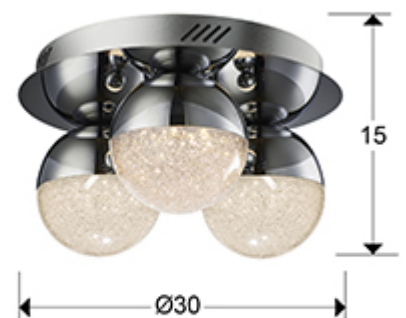

Sphere 794017

Flush Ceiling Lamps

LED ceiling lamp of 3 lights. Made of metal, chrome finish. Polycarbonate spherical shades of Ø12 cm, with texture inside and chromed metal. 14.4W LED. 3,000 K. 1,000 lm. DIMMABLE.

This product includes LED drivers with 0-10V or PWM dimming. To use it with wall dimmer, use just this type of dimmers. Any other type would damage the LED driver.

GENERAL INFORMATION

Catalogue: i36 Iluminación
Page: 72
EAN Code: 8435435323004
Type: Flush Ceiling Lamps
Collection: Sphere

SIZES

Sizes: Ø 30.0 ↑ 15.0 cm
Weight: 2.4 Kg

SIZES WITH PACKAGING

Weight: 2.7 Kg
Volume: 0.0320m³
Sizes: ↔ 36.0 ↑ 25.0 ↗ 36.0 cm

TECHNICAL INFORMATION

Electric class: Class 1
Maximum power: 14.40W
Voltage: 100/265 V
Frequency: 50/60 Hz
Dimmable: YES
Colour temperature: 3,000 K
Average lifespan: 30,000 h
Power factor: >0.8
CRI: >90

ADDITIONAL INFORMATION

Material: Metal, polycarbonate
Finish: Chrome, clear

794017

 Esta luminaria lleva lámparas LED incorporadas.
This luminaire contains built-in LED lamps.

 } LED

Las lámparas de esta luminaria no son recambiables.
The lamps cannot be changed in the luminaire.