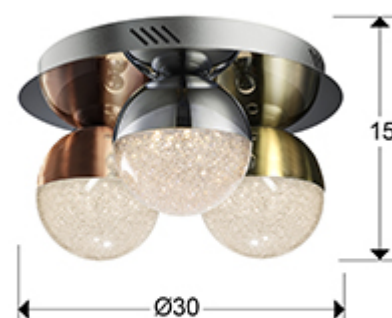

Sphere 794025

Flush Ceiling Lamps

LED ceiling lamp of 3 lights. Made of metal, chrome finish. Polycarbonate spherical shades of Ø12 cm, with texture inside and metal finished in satin copper, satin brass and chrome. 14.4W LED. 3,000 K. 1,000 lm. DIMMABLE.

This product includes LED drivers with 0-10V or PWM dimming. To use it with wall dimmer, use just this type of dimmers. Any other type would damage the LED driver.

GENERAL INFORMATION

Catalogue: i36 Iluminación
 Page: 60
 EAN Code: 8435435323011
 Type: Flush Ceiling Lamps
 Collection: Sphere

SIZES

Sizes: Ø 30.0 ↓ 15.0 cm
 Weight: 2.4 Kg

SIZES WITH PACKAGING

Weight: 2.7 Kg
 Volume: 0.0320m³
 Sizes: ↔ 36.0 ↓ 25.0 ↗ 36.0 cm

TECHNICAL INFORMATION

Electric class: Class 1
Maximum power: 14.4W
Voltage: 100/265 V
Frequency: 50/60 Hz
Dimmable: YES
Colour temperature: 3,000 K
Average lifespan: 30,000 h
Power factor: >0.8
CRI: >90

ADDITIONAL INFORMATION

Material: Metal, polycarbonate
Finish: Chrome, brass, copper, clear

794025

 Esta luminaria lleva lámparas LED incorporadas.
This luminaire contains built-in LED lamps.

 } LED

Las lámparas de esta luminaria no son recambiables.
The lamps cannot be changed in the luminaire.