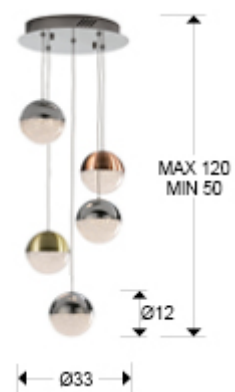

Sphere

793534

Recommended product

Pendants

Lamp of 5 LED lights made of metal chrome finish. Polycarbonated spherical shades of 12 cm with texture inside and metal finished in satin copper, satin brass and chrome. Adjustable length. 24W LED, 3,000 K, 1,440 lm. DIMMABLE.

This product includes LED drivers with 0-10V or PWM diming. To use it with wall dimmer, use just this type of dimmers. Any other type would damage the LED driver.

GENERAL INFORMATION

Catalogue: i36 Iluminación
Page: 59
EAN Code: 8435435322724
Type: Pendants
Collection: Sphere

SIZES

Sizes: Ø 33.0 ↑ 120.0 cm
Height when installed: 50.0/ max. 120.0 cm
Weight: 3.0 Kg

SIZES WITH PACKAGING

Weight: 4.0 Kg
Volume: 0.0490m³
Sizes: ↔ 41.0 ↑ 29.0 ↗ 41.0 cm

TECHNICAL INFORMATION

Electric class: Class 1
Maximum power: 24W
Voltage: 100/265 V
Frequency: 50/60 Hz
Dimmable: NO
Colour temperature: 3,000 K
Average lifespan: 30,000 h
CRI: >80

ADDITIONAL INFORMATION

Material: Metal, polycarbonate
Finish: Chrome, brass, copper, clear
Cable colour: Clear

793534

 Esta luminaria lleva lámparas LED incorporadas.
This luminaire contains built-in LED lamps.