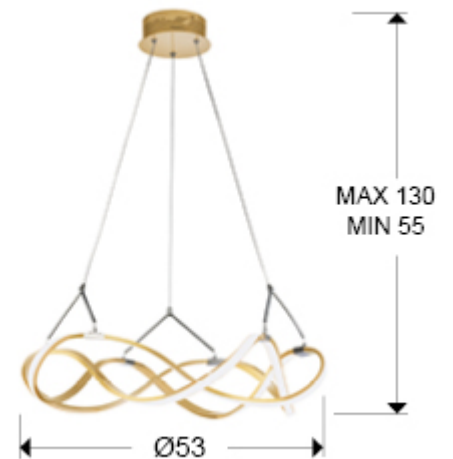

Molly

Pendants

763712

Recommended product

LED lamp, made of brushed aluminium, rose gold finish with chrome details. Opal silicone diffusers. Adjustable height. 30W LED, 2700 lm, 3000 K.

GENERAL INFORMATION

Catalogue: i36 Iluminación
Page: 39
EAN Code: 8435435325336
Type: Pendants
Collection: Molly

SIZES

Sizes: Ø 53.0 ↓ 22.0 cm
Height when installed: 55.0/ max. 130.0 cm
Weight: 1.2 Kg

SIZES WITH PACKAGING

Weight: 2.9 Kg
Volume: 0.0690m³
Sizes: ↔ 64.0 ↓ 19.0 ↗ 57.0 cm

TECHNICAL INFORMATION

Electric class: Class 1
Maximum power: 30W
Voltage: 100/240 V
Frequency: 50/60 Hz
Colour temperature: 3,000 K
Average lifespan: 20,000 h
Power factor: >0.9
CRI: >80

DRIVER LED

Make: VIG
Model: K16-30C800
Quantity: 1 Units
Dimmable: No
Maximum power: 30W
Frequency: 50-60 Hz
Primary voltage: 100-240 V
Type: Corriente constante
Secondary current: 800 V
Sizes: ↔ 8,5 ↓ 3,0 ↗ 8,5 cm

ADDITIONAL INFORMATION

Material: Aluminium, acrylic
Finish: Rose gold, opal
Cable colour: clear

763712

 Esta luminaria lleva lámparas LED incorporadas.
This luminaire contains built-in LED lamps.

Las lámparas de esta luminaria no son recambiables.
The lamps cannot be changed in the luminaire.