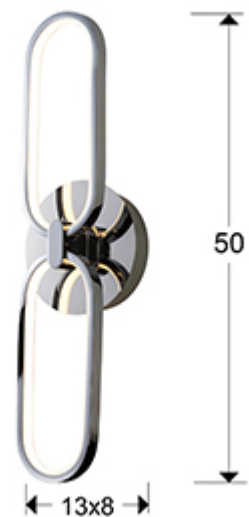

## Colette

787024

Wall lamps

Recommended product

LED wall lamp with two ovals of light, made of aluminium, chromed finish. Opal silicone diffusers. 13W LED, 1170 lm, 3000 K. Ready to hang in horizontal or vertical position.

### SIZES

Sizes: ↔ 13.0 ↓ 50.0 ↗ 8.0 cm  
Weight: 0.7 Kg

### SIZES WITH PACKAGING

Weight: 1.0 Kg  
Volume: 0.0160m<sup>3</sup>  
Sizes: ↔ 56.0 ↓ 14.0 ↗ 20.0 cm

## ADDITIONAL INFORMATION

Material: Aluminium, silicone  
Finish: Chromed, opal

**787024**

 Esta luminaria lleva lámparas LED incorporadas.  
This luminaire contains built-in LED lamps.

Las lámparas de esta luminaria no son recambiables.  
The lamps cannot be changed in the luminaire.