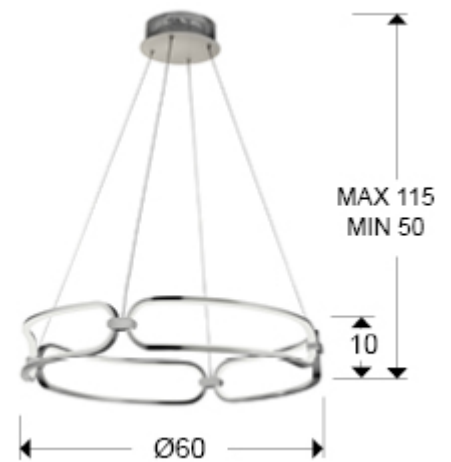

### Pendants

LED lamp, made of aluminium, chrome finish. Adjustable in length. Opal silicone diffusers. 54W LED, 4860 lm, 3000 K.

## SIZES

Sizes: Ø 60.0 ↑ 10.0 cm  
Height when installed: 50.0/ max. 115.0 cm  
Weight: 2.6 Kg

## SIZES WITH PACKAGING

Weight: 3.9 Kg  
Volume: 0.0740m<sup>3</sup>  
Sizes: ↔ 66.0 ↓ 17.0 ↗ 66.0 cm

## ADDITIONAL INFORMATION

Material: Aluminium, silicone  
Finish: Rose gold, opal  
Cable colour: Clear

**786831**

 Esta luminaria lleva lámparas LED incorporadas.  
This luminaire contains built-in LED lamps.