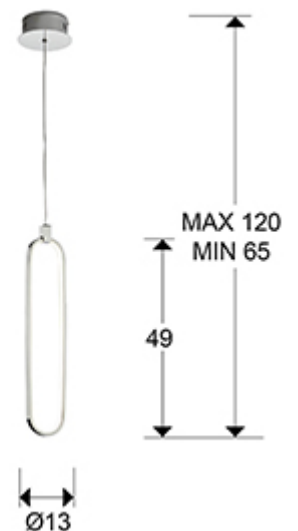

Colette

787147

Pendants

LED lamp of 1 light, made of aluminium, chrome finish. Opal silicone diffusers. Adjustable in length. 13W LED, 1170 lm, 3000 K.

GENERAL INFORMATION

Catalogue: i36 Iluminación
Page: 2
EAN Code: 8435435327903
Type: Pendants
Collection: Colette

SIZES

Sizes: Ø 13.0 ↓ 49.0 cm
Height when installed: 65.0/ max. 120.0 cm
Weight: 0.6 Kg

SIZES WITH PACKAGING

Weight: 1.0 Kg
Volume: 0.0140m³
Sizes: ↔ 71.0 ↓ 12.0 ↗ 17.0 cm

TECHNICAL INFORMATION

Electric class: Class 1
Maximum power: 13W
Voltage: 100/240 V
Frequency: 50/60 Hz
Colour temperature: 3,000 K
Average lifespan: 20,000 h
Power factor: >0.5
CRI: >80

DRIVER LED

Make: VIG
Model: K14-16C700
Quantity: 1 Units
Dimmable: No
Maximum power: 16W
Frequency: 50-60 Hz
Primary voltage: 100-240 V
Type: Corriente constante
Secondary current: 700 V
Sizes: ↔ 6,5 ↓ 2,5 ↗ 6,5 cm

ADDITIONAL INFORMATION

Material: Aluminium, silicone
Finish: Chromed, opal

787147

 Esta luminaria lleva lámparas LED incorporadas.
This luminaire contains built-in LED lamps.

 } LED

Las lámparas de esta luminaria no son recambiables.
The lamps cannot be changed in the luminaire.